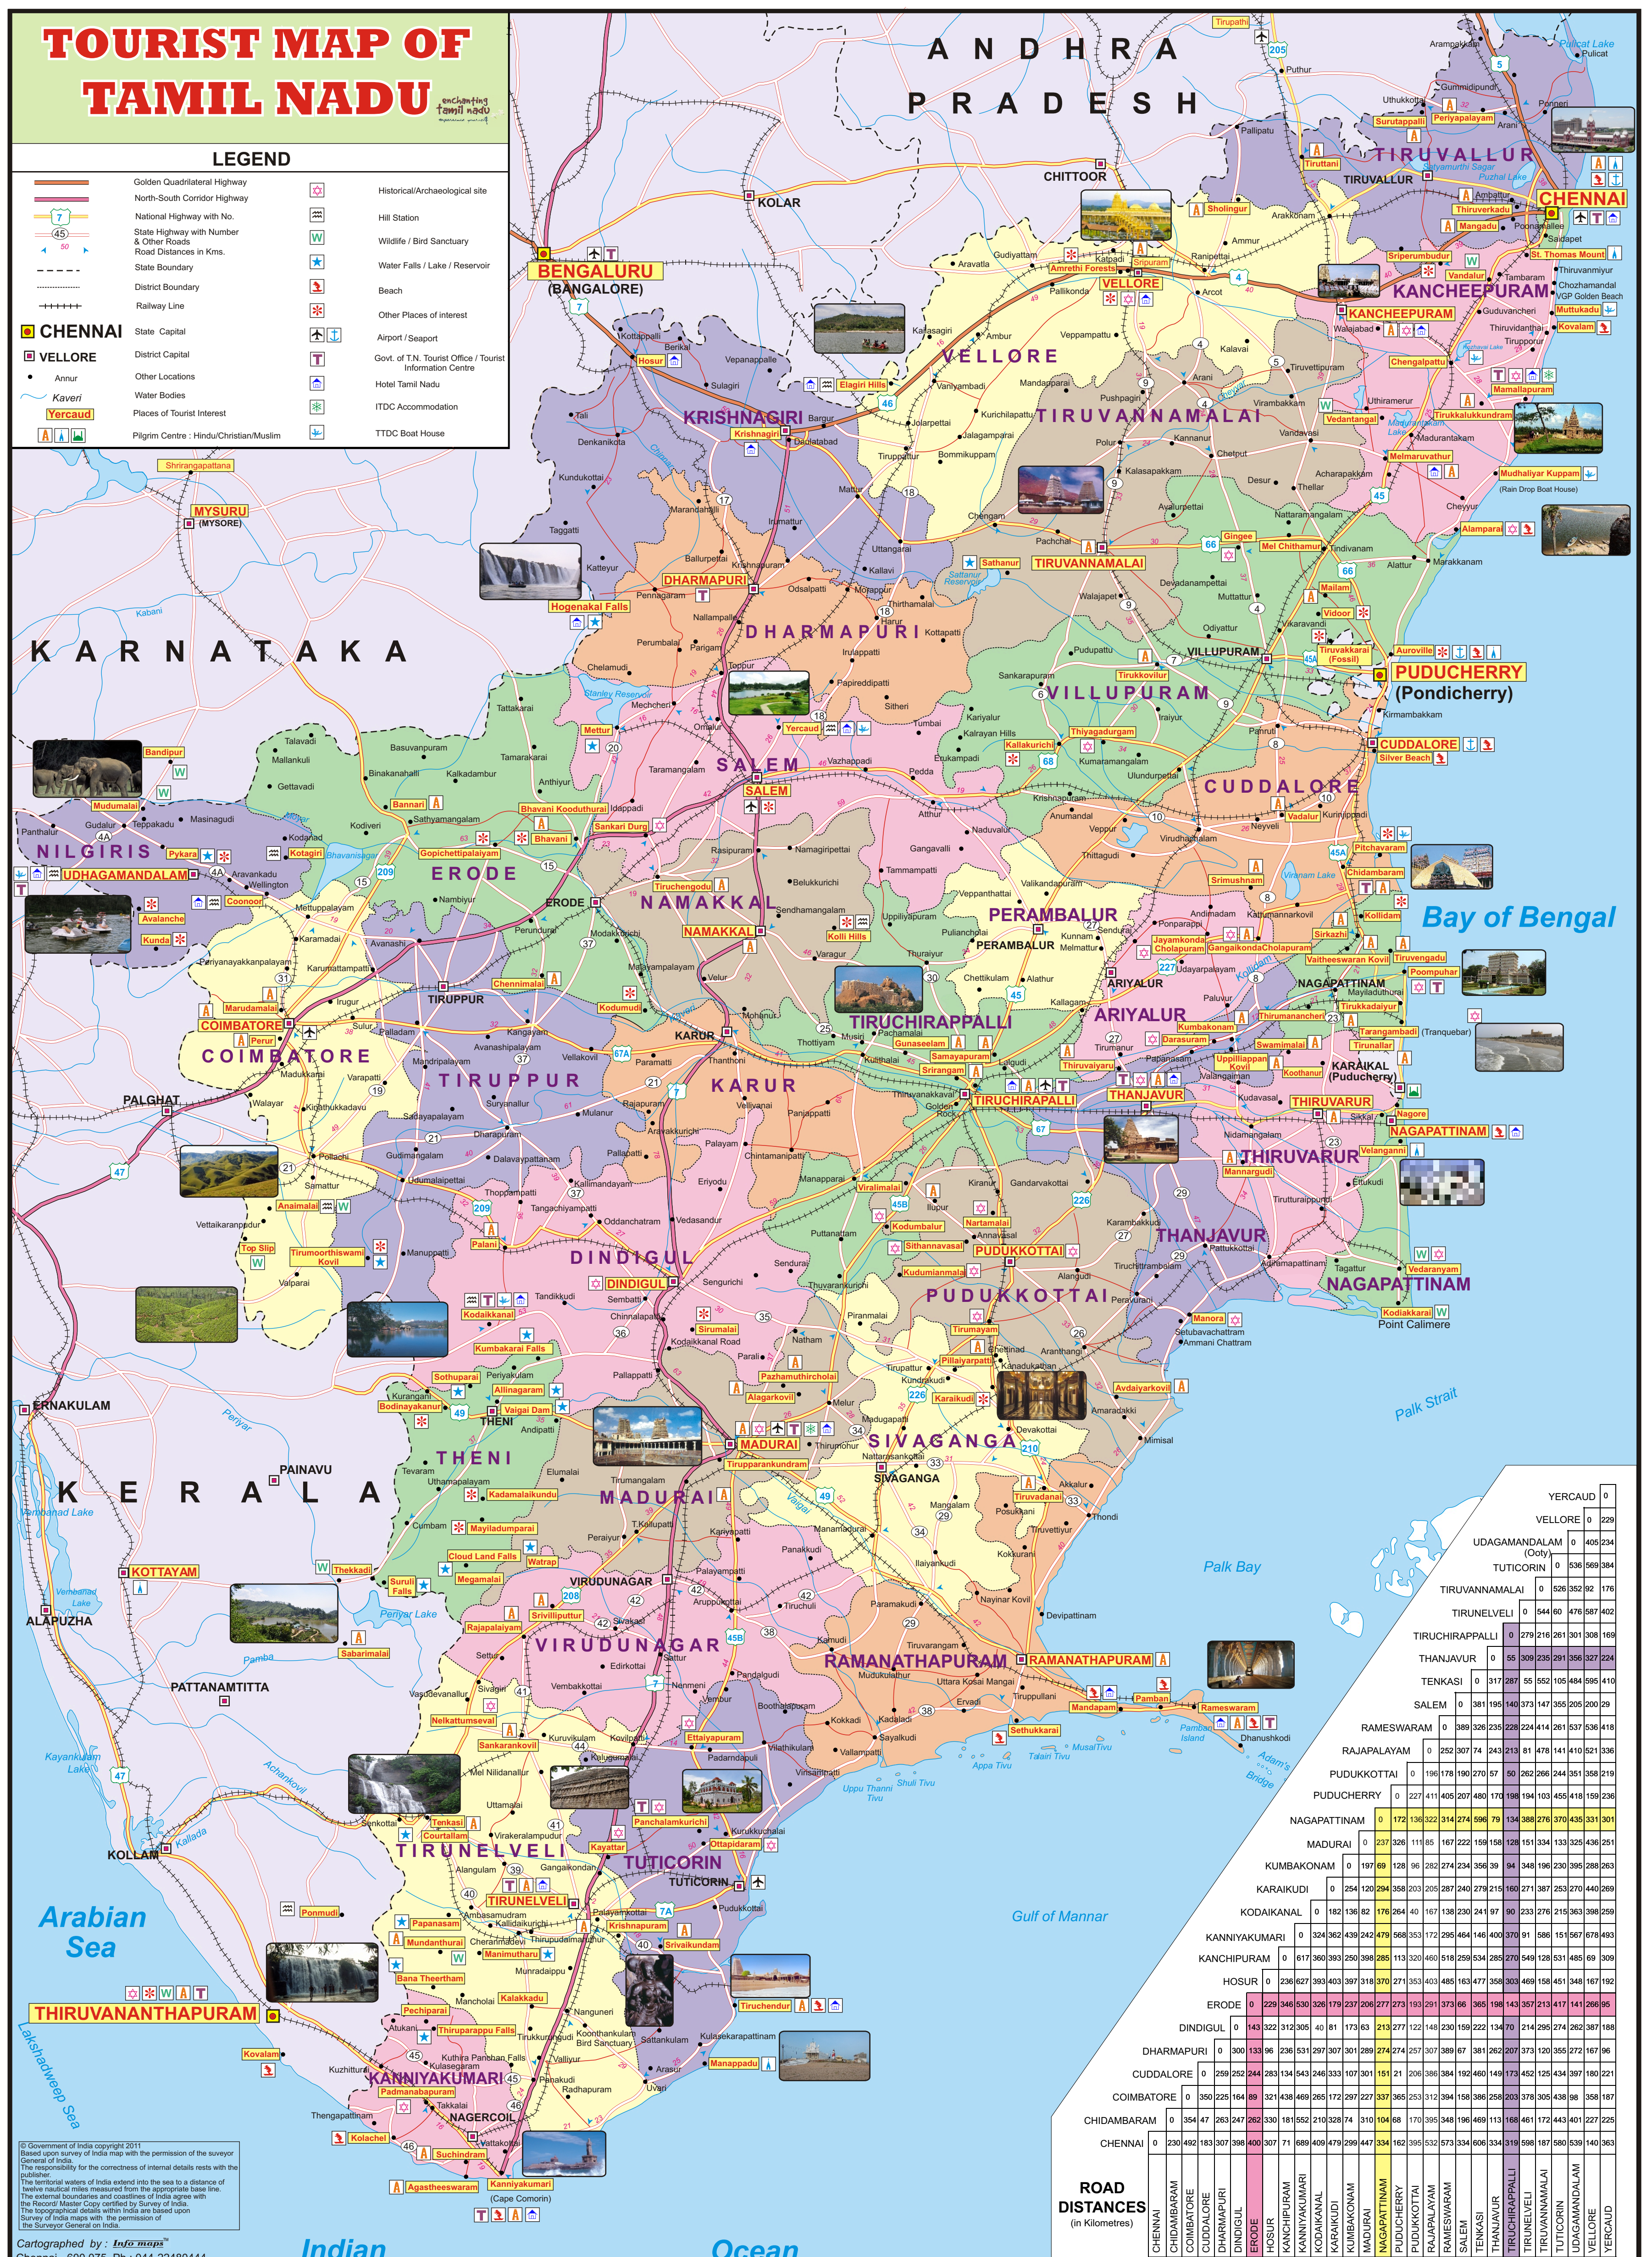

TOURIST MAP OF TAMIL NADU

LEGEND

	Golden Quadrilateral Highway		Historical/Archaeological site
	North-South Corridor Highway		Hill Station
	National Highway with No.		Wildlife / Bird Sanctuary
	State Highway with Number & Other Roads		Water Falls / Lake / Reservoir
	Road Distances in Kms.		Beach
	State Boundary		Other Places of interest
	District Boundary		Airport / Seaport
	Railway Line		Govt. of T.N. Tourist Office / Tourist Information Centre
	CHENNAI State Capital		Hotel Tamil Nadu
	VELLORE District Capital		ITDC Accommodation
	Annur Other Locations		TTDC Boat House
	Kaveri Water Bodies		
	Yercaud Places of Tourist Interest		
	Pilgrim Centre - Hindu/Christian/Muslim		

Bay of Bengal

Palk Strait

Palk Bay

Gulf of Mannar

Indian Ocean

ROAD DISTANCES (in Kilometres)

DISTRICT	CHENNAI	CHIDAMBARAM	COIMBATORE	CUDDALORE	DHARMAPURI	ERODE	HOSUR	KANNIYAKUMARI	KANCHIPURAM	KODAIKANAL	KARAIKUDI	KUMBAKONAM	MADURAI	RAJAPALAYAM	PUDUCHERRY	NAGAPATTINAM	MADRURAI	KUMBAKONAM	KARAIKUDI	KODAIKANAL	KANNIYAKUMARI	KANCHIPURAM	HOSUR	ERODE	DHARMAPURI	CUDDALORE	COIMBATORE	CHIDAMBARAM	CHENNAI
Tamil Nadu																													
Other States																													
AGRA																													
JAIPUR																													
KOLKATA																													
MUMBAI																													
NEW DELHI																													
PANAJI, GOA																													

Tamil Nadu
Chennai - 600 075. Ph: 044-22480444.
Cartographed by: Info maps

Tamil Nadu
Chennai - 600 075. Ph: 044-22480444.
Cartographed by: Info maps

Tamil Nadu
Chennai - 600 075. Ph: 044-22480444.
Cartographed by: Info maps

Tamil Nadu
Chennai - 600 075. Ph: 044-22480444.
Cartographed by: Info maps

Tamil Nadu
Chennai - 600 075. Ph: 044-22480444.
Cartographed by: Info maps

Tamil Nadu
Chennai - 600 075. Ph: 044-22480444.
Cartographed by: Info maps